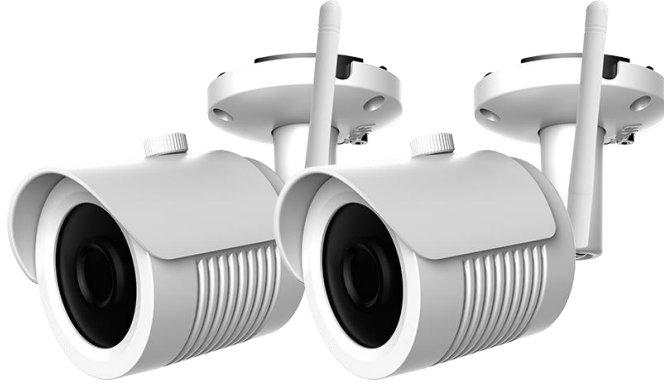

◆ SPECIFICATION

Model NO.	IPR25KE200WKT
Package	
Camera	2 x IPR25KE200W
Adaptor	2xDC 12V 0.5A for WIFI IP Camera
Weight	1.5kg/SET
Camera Model	IPR25KE200W
Camera	
Image Sensor	1/2.9" Full HD CMOS Sensor
Resolution	2MP 1080P
Effective Pixels	1920(H)*1080(V)
Compression	H.264/H.264+/H.265/H.265+
TV System	PAL(default)
Electronic Shutter Time	Auto: PAL 1/25-1/10000Sec
S/N Ratio	≥52dB
Scanning System	Progressive
Video Output	Wireless network
Reset Button	Yes
LENS Type	
Focus Length	3.6mm
Focus Control	Fixed
Lens Type	Fixed
Pixels	2M Pixels
Night Vision	
Infrared LED	14μ x 20PCS
Infrared Distance	25M
IR Status	Auto Control